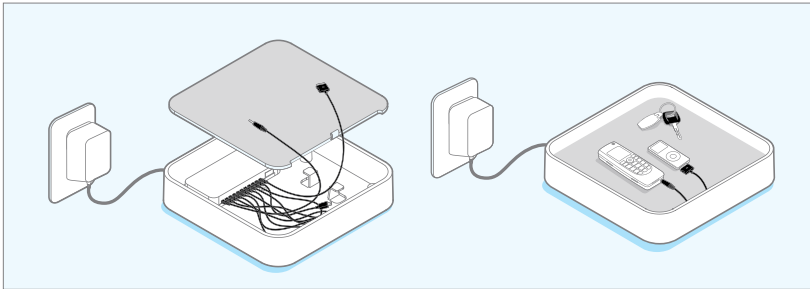

**HOW IT WORKS /**

- 01 / Plug AC adapter into the mains, lift inner tray and select your connections.
- 02 / Replace tray with selected connectors on top, add electronic devices and charge.
- 03 / Add keys, wallet and watch as desired.